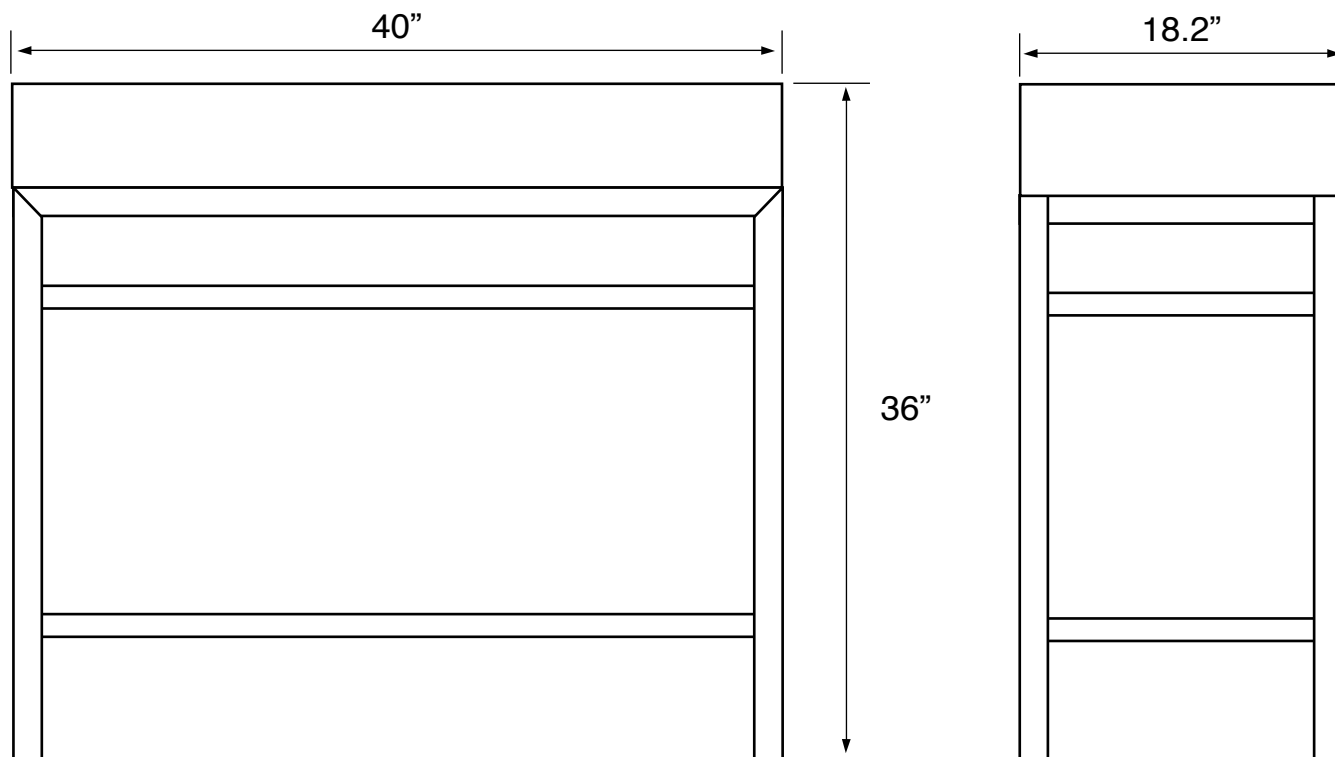

## Technical Information

Bowl type:	Single
Installation:	Console
Bowl dimensions:	Length: 19.7"
	Width: 13.2"
	Depth: 3.6"
Drain hole:	1.75"
Faucet hole:	1.38"
Hole configurations:	0, 1, 3
Weight:	80 lbs